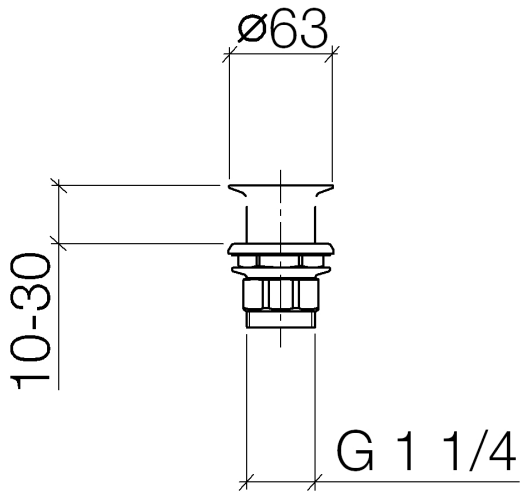

10 110 970

Fits: IMO, LULU, MADISON, MEM, TARA,  
CL.1, LISSÉ, VAIA, META, CYO

	Dark Chrome	10 110 970-19
	Chrome	10 110 970-00
	Brushed Platinum	10 110 970-06
	Platinum	10 110 970-08
	Durabress (23kt Gold)	10 110 970-09
	Light Gold	10 110 970-26
	Brushed Light Gold	10 110 970-27
	Brushed Durabress (23kt Gold)	10 110 970-28
	Matte Black	10 110 970-33
	Brushed Bronze	10 110 970-42
	Brushed Champagne (22kt Gold)	10 110 970-46
	Champagne (22kt Gold)	10 110 970-47
	Brushed Chrome	10 110 970-93
	Brushed Dark Platinum	10 110 970-99

## Grated waste 1 1/4" - Dark Chrome

---

IMO

10 110 970

Only suitable for sinks without an overflow.

10 110 970

10 110 970

Parts for other  
finishes can be found  
here: [Chrome](#)